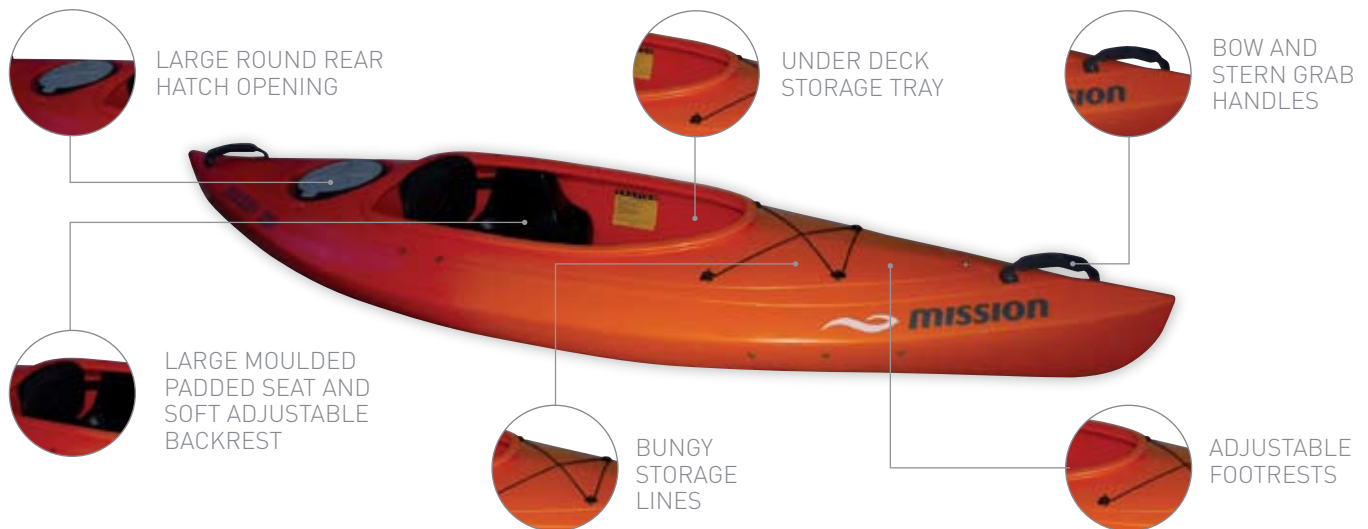

# NEW RELEASE

“WE HAD A BLAST PLAYING AROUND – THE KIDS LEARNING TO KAYAK, WHILE DAD CAN USE IT FOR FISHING TOO”

MISSION // NEW RELEASE

▶ The latest additions to the Mission Kayaking family are ideal for paddling in lakes, rivers and on calm open water. Easy enough for kids to use, yet can be upgraded with accessories for fishing enthusiasts.

## ACCESS 280

LIGHTWEIGHT NIMBLE SINGLE KAYAK

### Access 280: The facts

Length // 280cm  
 Width // 73cm  
 Weight // 18kg  
 Max Load // 145kg

Colours Available

**Great for exploring and stable enough for the whole family to enjoy.**

The storage tray under the deck is handy for storing your camera (in a waterproof case) and sunscreen or snacks. The large storage hatch at the rear means you can carry plenty of gear to have a fun day out.